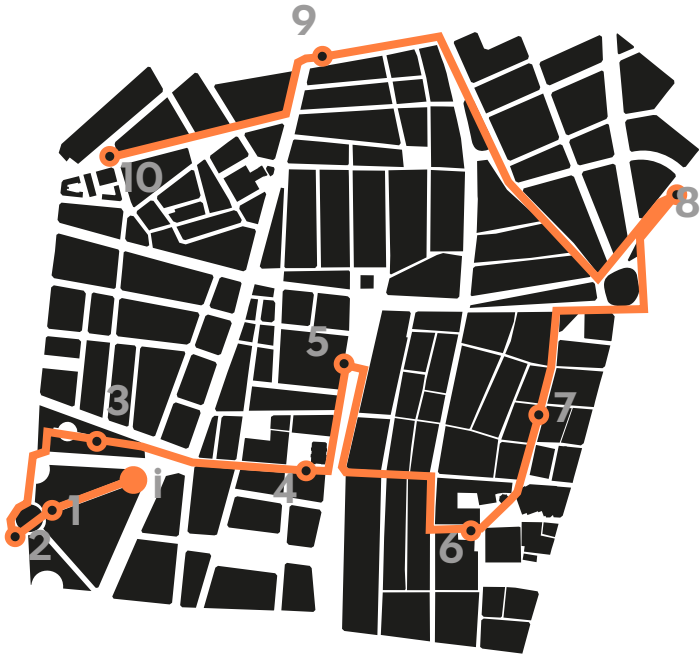

Republican Castelló itinerary

i Initial panel (Ribalta Park)

● Ground plates: 1. Ribalta Park - La Farola (Pavilion) / 2. Ribalta Park (Obelisk) / 3. Ribalta Park (Commemorative plaque to González Chermá) / 4. Air-raid shelter / Post Office building (Tetuán Square) / 5. Ribalta Secondary School (35, Rey don Jaime Avenue) / 6. City Hall (Vera Street / J. García Street) / 7. Normes de Castelló (25, Caballeros Street) / 8. Rural Police Union (16, Virgen del Lidón Avenue) / 9. Assault Guard barracks (92, La Magdalena Avenue) / 10. Casas Baratas (Vinatea Avenue and Padre Vela Street)