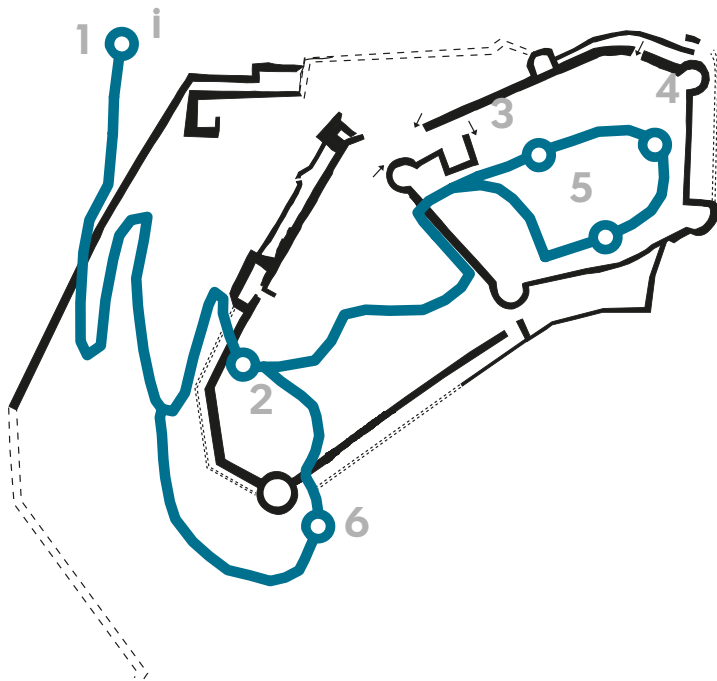

# Castell Vell Itinerary

---

i Start panel

- Marked stops: 1. Structure of Castell Vell / 2. The albacara
- 3. The citadel / 4. The Andalusian house / 5. The castle territory / 6. The settlement